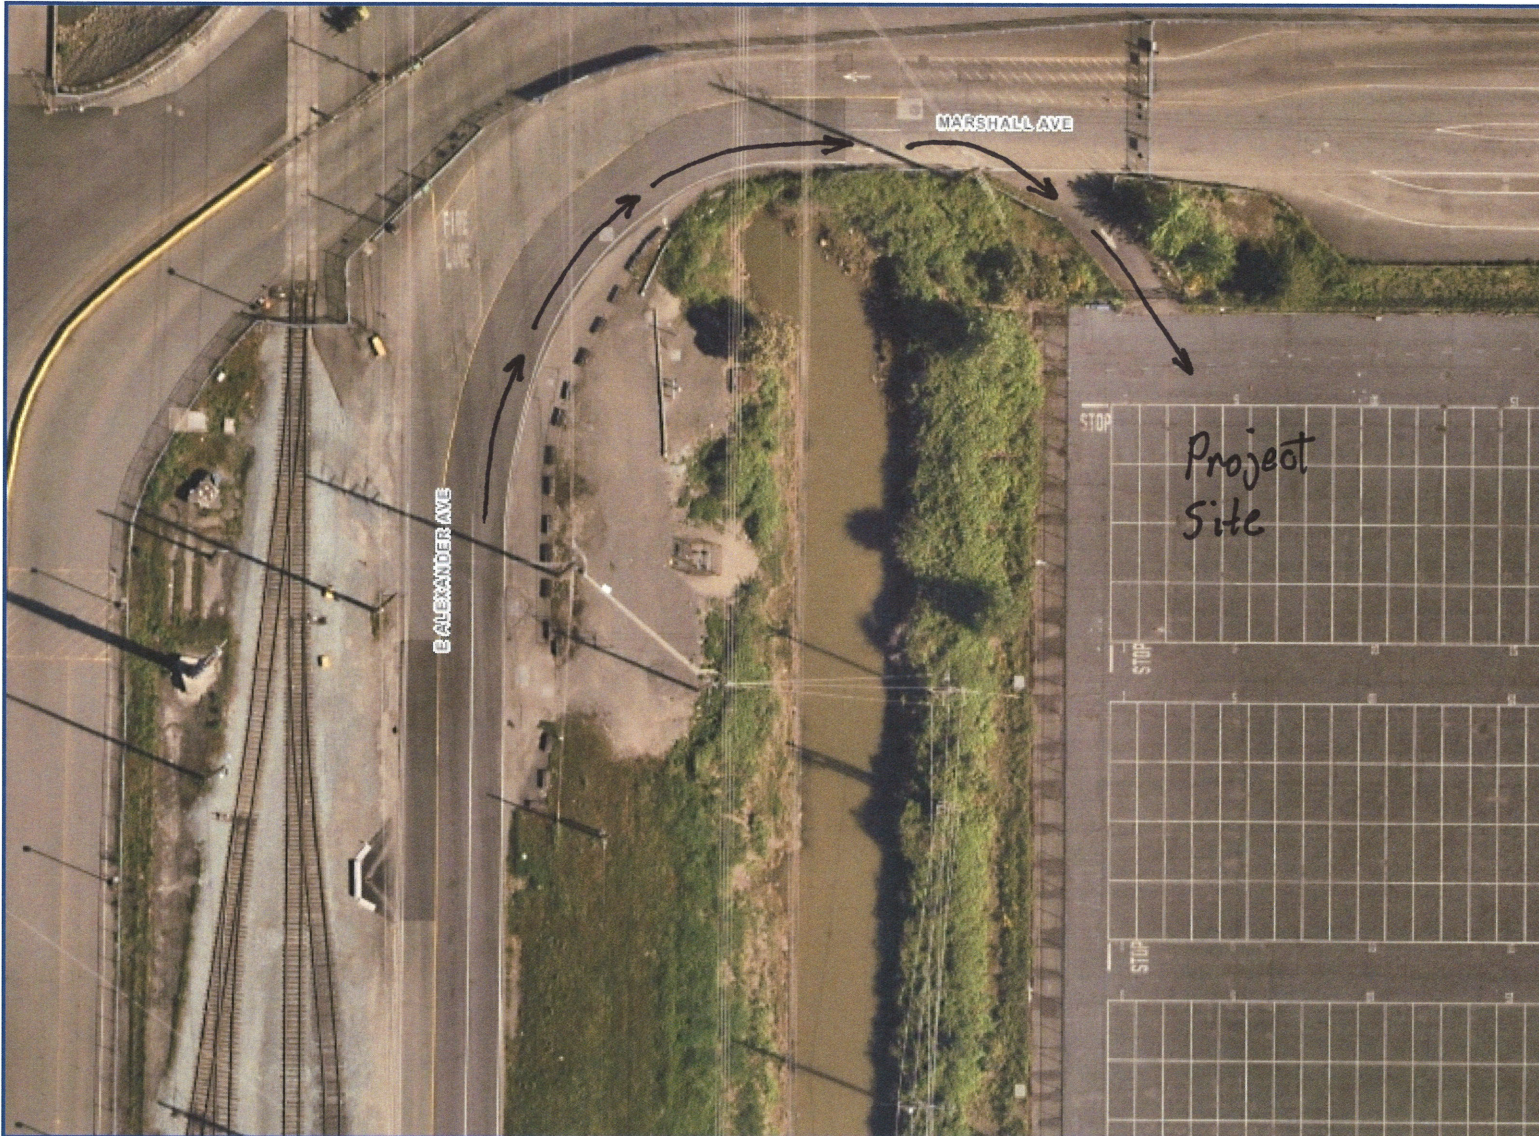

Legend

Notes

- From SR509 or Pacific Hwy
- Turn North onto E Alexander Ave
- E Alexander turns to the right
- Travel 150ft and take driveway on the right

SCALE 1: 17,413

DISCLAIMER: The information included on this map has been compiled by Port of Tacoma staff from a variety of sources and is subject to change without notice. These data are intended for informational purposes and should not be considered authoritative for engineering, navigational, legal and other site-specific uses. The Port of Tacoma makes no representations or warranties, express or implied, as to accuracy, completeness, timeliness, or rights to the use of such information.

Legend

Notes

- From SR509 or Pacific Hwy
- Turn North onto E Alexander Ave
- E Alexander turns to the right
- Travel 150ft and take driveway on the right

0 SCALE 1: 1,088 0 Miles

DISCLAIMER: The information included on this map has been compiled by Port of Tacoma staff from a variety of sources and is subject to change without notice. These data are intended for informational purposes and should not be considered authoritative for engineering, navigational, legal and other site-specific uses. The Port of Tacoma makes no representations or warranties, express or implied, as to accuracy, completeness, timeliness, or rights to the use of such information.